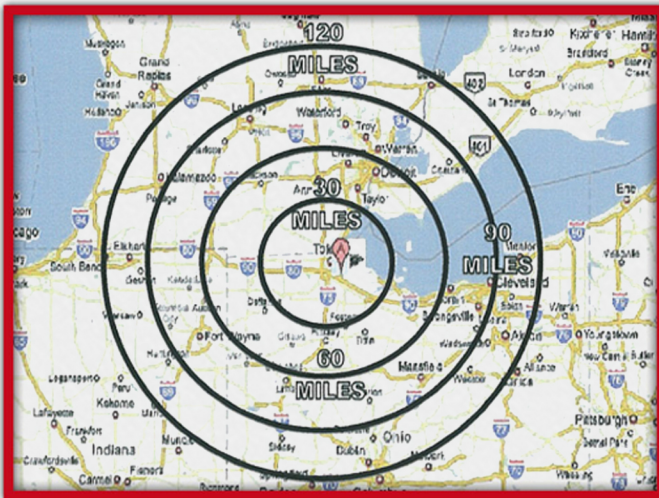

3695 Rockland Circle, Millbury, OH 43447